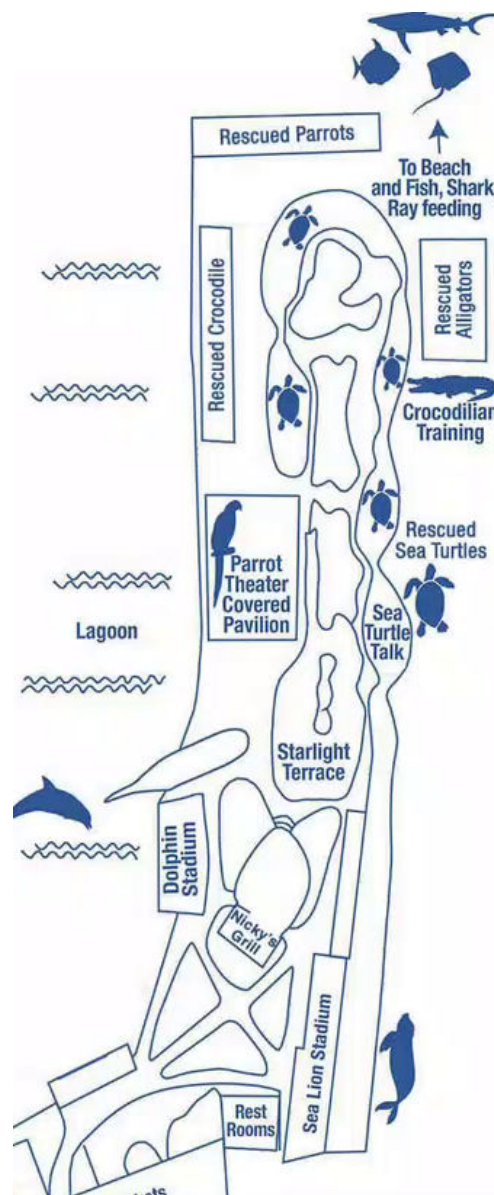

Theater of the Sea Show Schedule

Times are approximate

It's an easy flow from show to show! Join the one that is in progress when you arrive.

Morning Rotation

Time	Show
9:30	Sea Turtle Show
9:45	Crocodylian Show
10:00	Parrot Show
10:30	Dolphin Show
11:00	Sea Lion Show

Midday Rotation

Busiest set of shows - option to enjoy the beach, grill, and gift shop and join later shows starting at 2:00.

Time	Show
11:30	Sea Turtle Show
11:45	Crocodylian Show
12:00	Fish, Shark, Ray Show
12:30	Parrot Show
1:00	Dolphin Show
1:30	Sea Lion Show

Afternoon Rotation

Time	Show
2:00	Sea Turtle Show
2:15	Crocodylian Show
2:30	Fish, Shark, Ray Show
3:00	Parrot Show
3:30	Dolphin Show
4:00	Sea Lion Show

Park Map (approximate)

QR for More Information